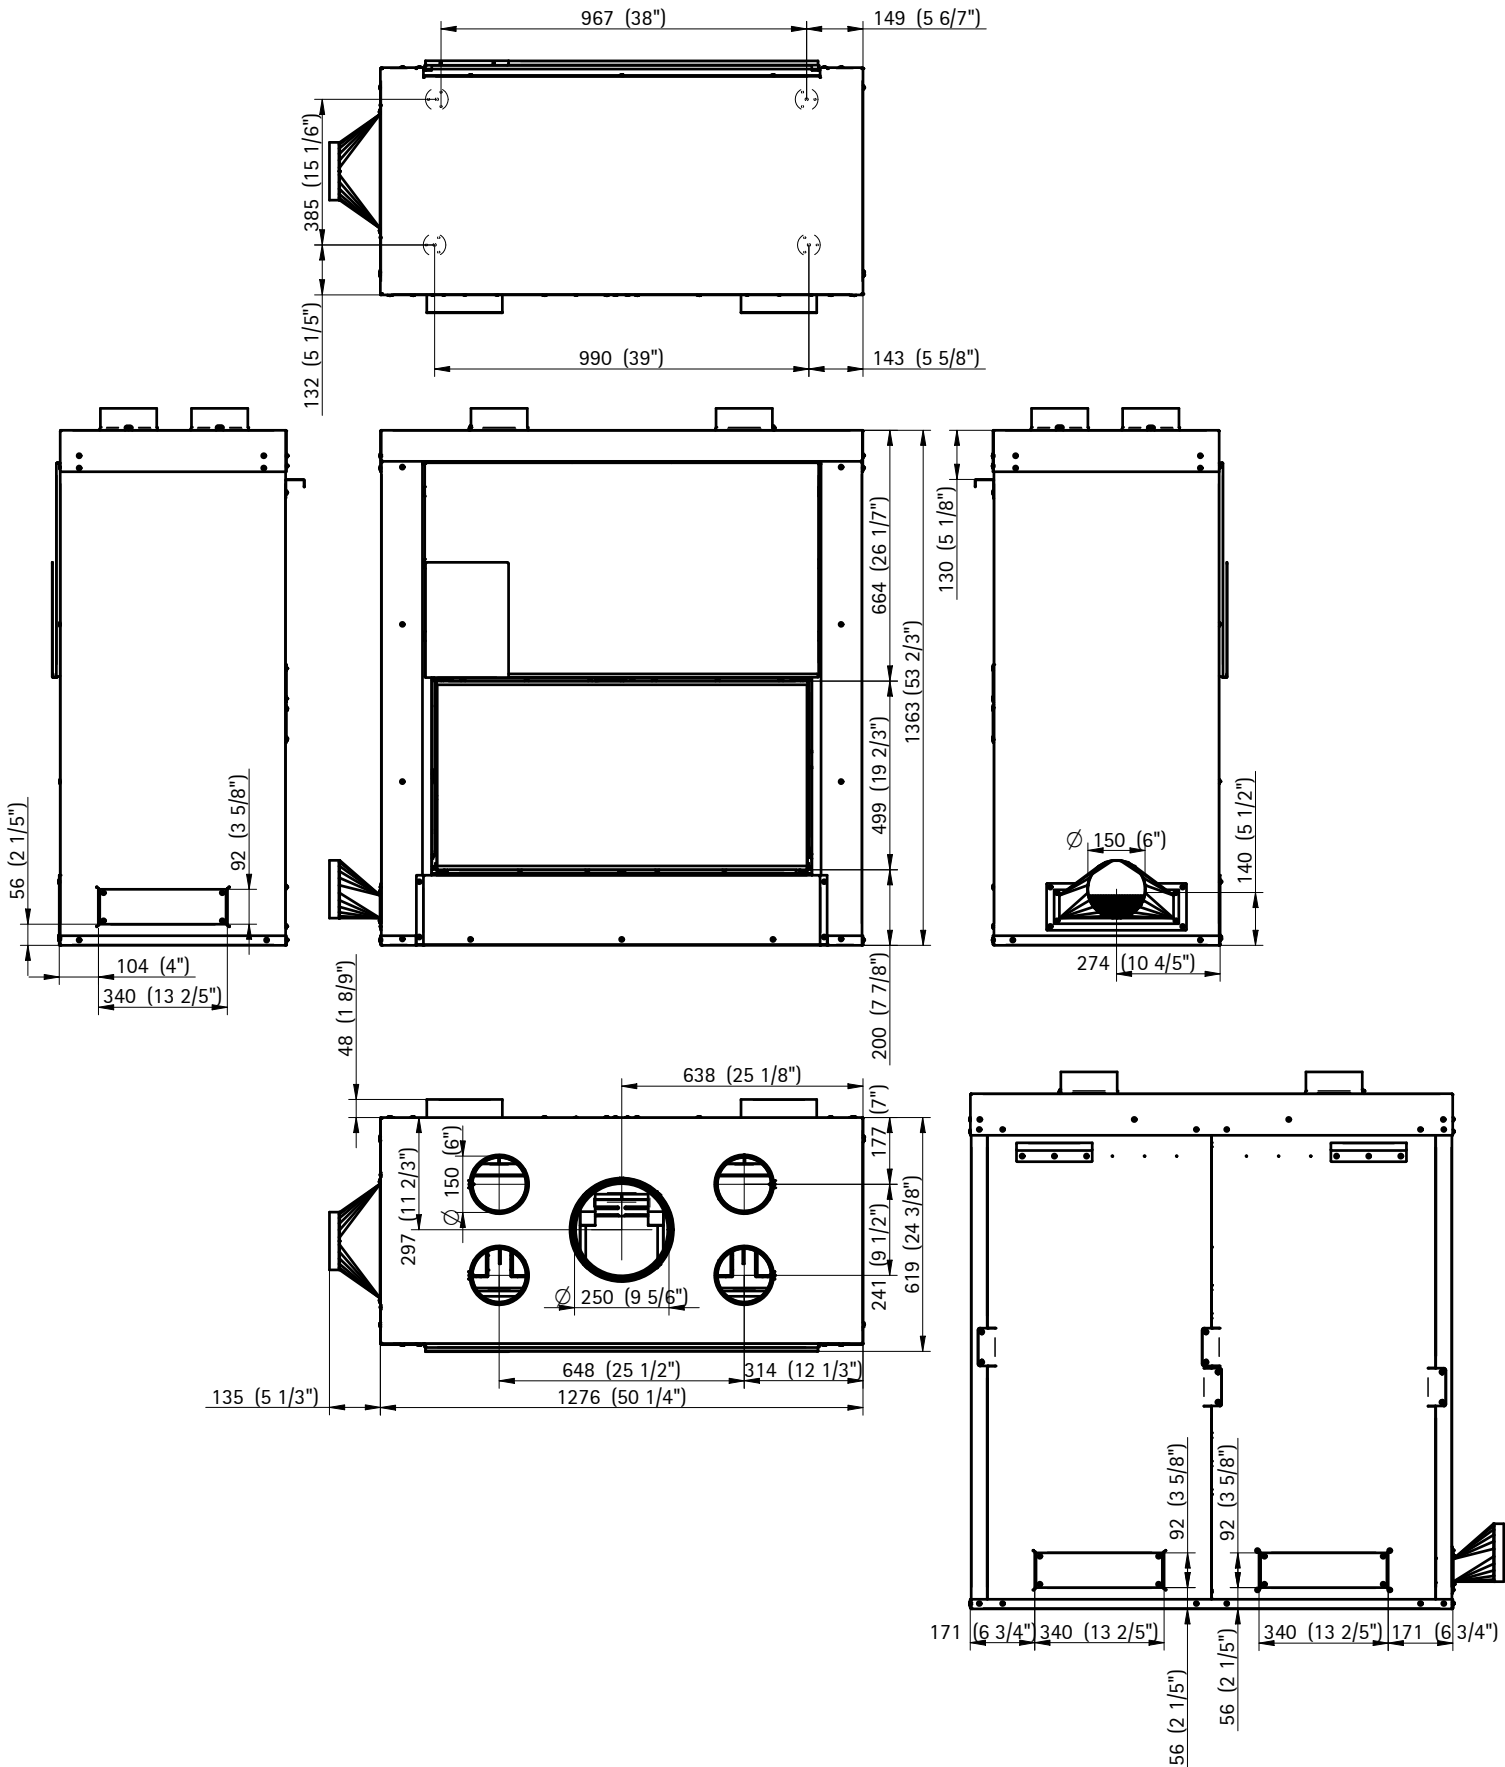

as at: 01/08/2016

Varia Bh-P4

unit: mm (zoll)

scale: 1:20

All representations and drawings are protected by applicable copyright laws. Utilisation or publication, including individual details, only with our written approval. Technical data subject to change. Errors and omissions excepted.