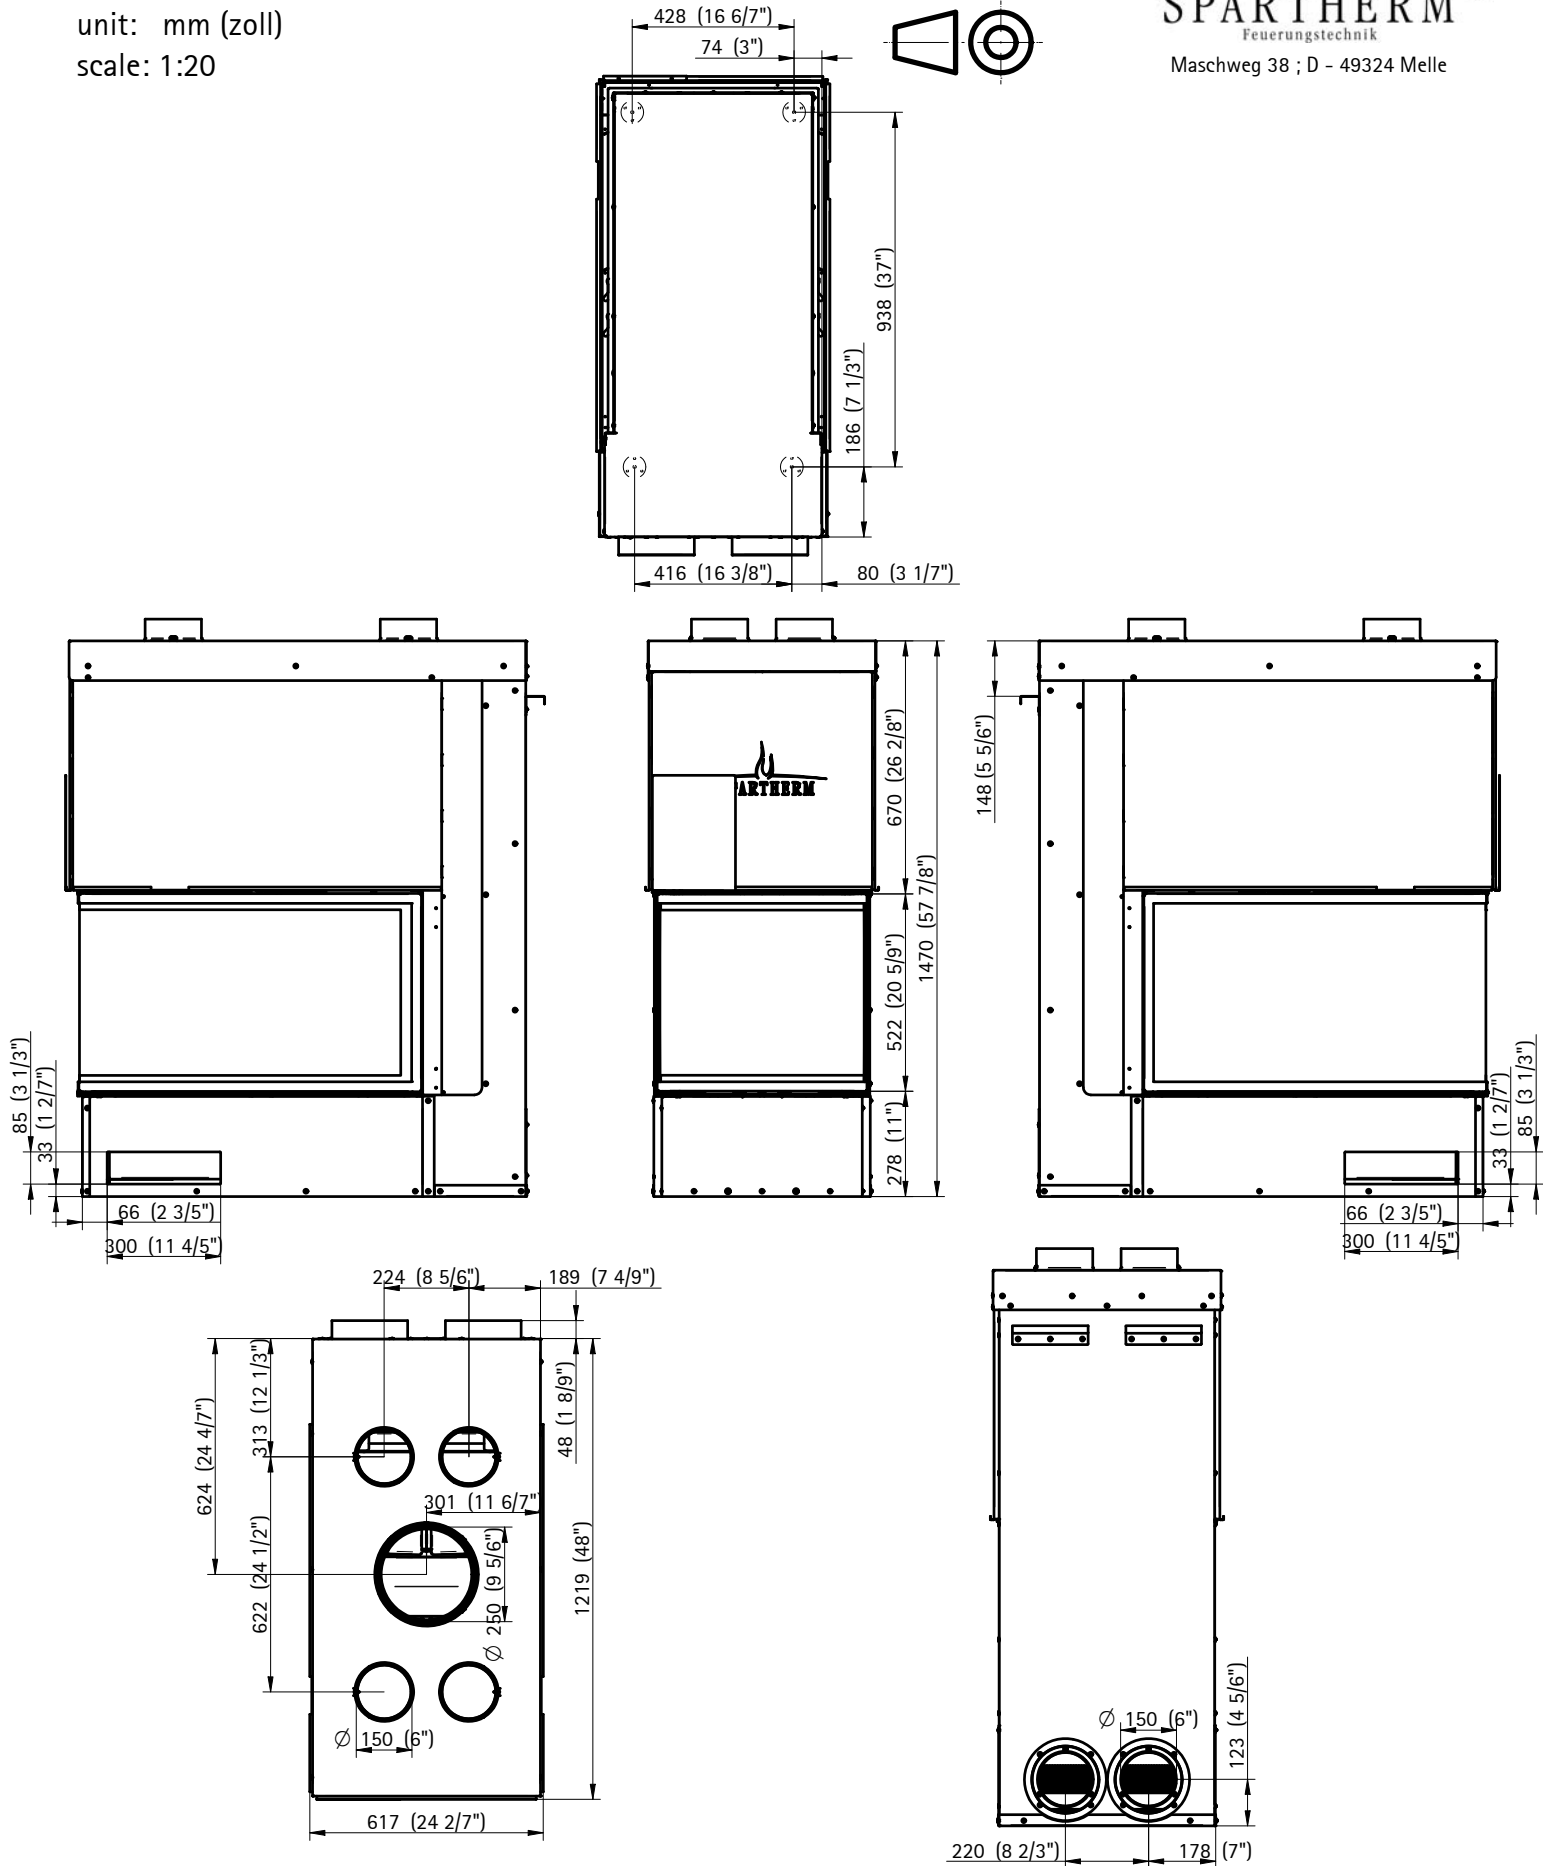

as at: 12/08/2016

Arte U-90h-2016-P4

unit: mm (zoll)

scale: 1:20

All representations and drawings are protected by applicable copyright laws. Utilisation or publication, including individual details, only with our written approval. Technical data subject to change. Errors and omissions excepted.